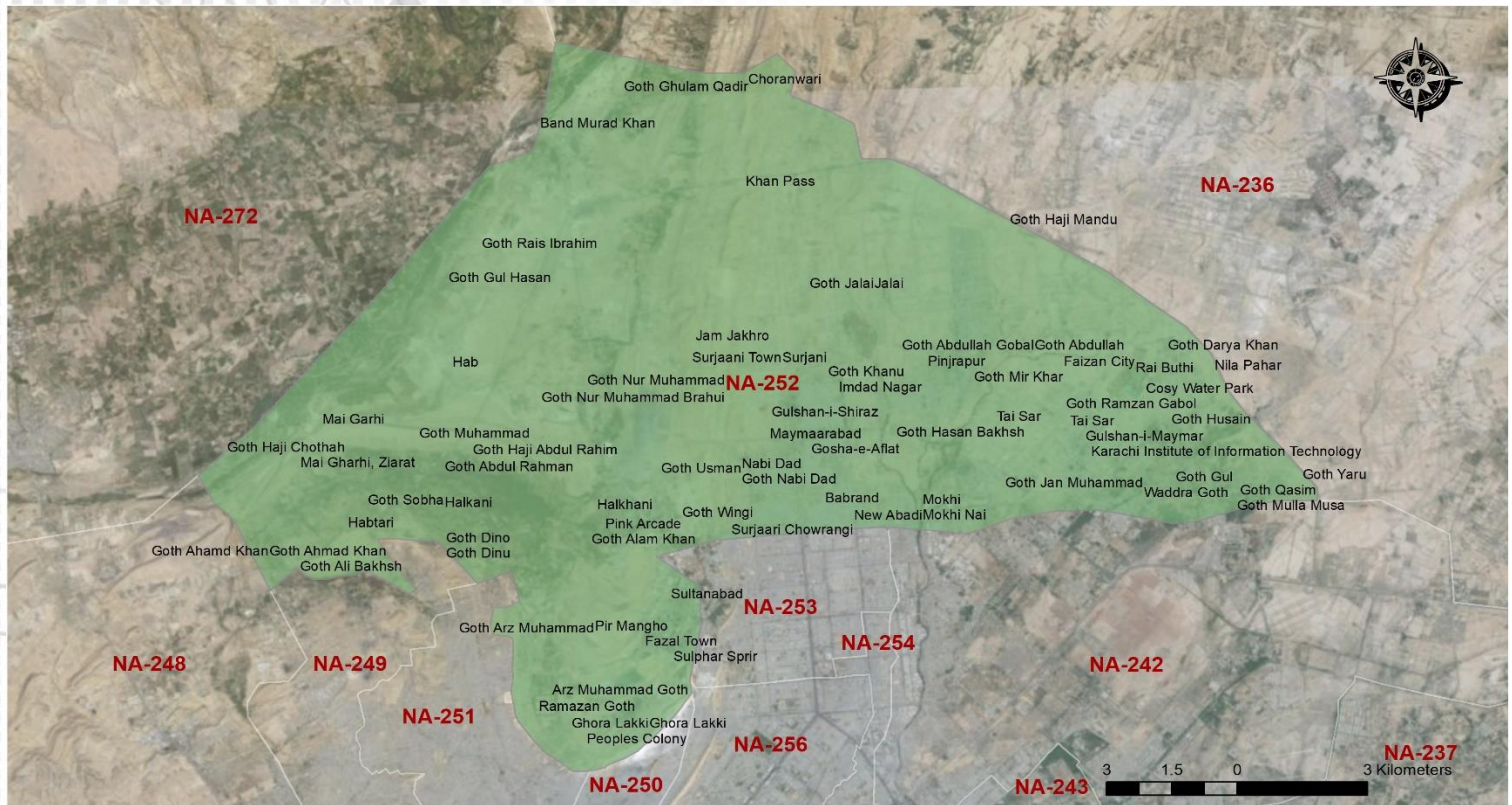

## SINDH

CONSTITUENCY  
POPULATION

758,107